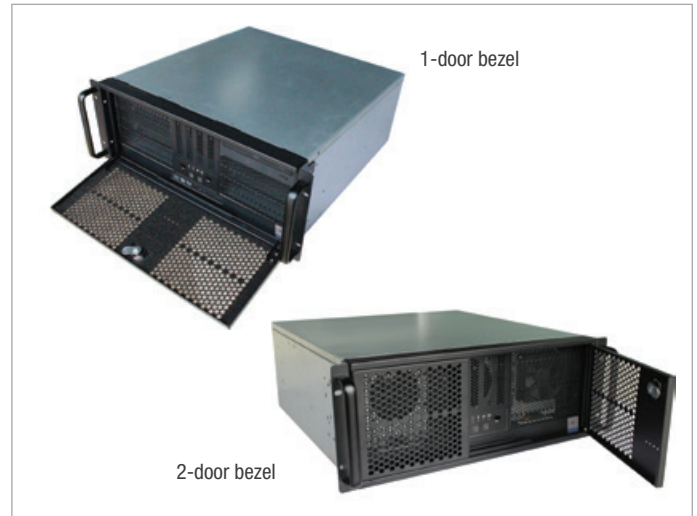

QUANTUM-R48

Rack Mount Industrial PC

4u Rack mount solution Industrial PC for 8th/9th gen.

Key Feature

- Shockproof drive bay for one 5.25" ODD and three 3.5" HDDs
- 0 ~ 60° C ambient operation temperature range
- Supports Software RAID 0, 1, 5, 10
- Standard 545mm and Short 445mm depth
- Tool-less opening system (standard depth)
- Anti-vibration designed
- Supports ATX single or mini-redundant PSU
- Remote KVM by intel AMT

Specifications		Quantum-R48-Q	Quantum-R48-C
CPU	CPU	iCore 8th/9th gen	iCore 8th/9th gen. - Xeon E-2100
	Socket	LGA1151	LGA1151
	TDP max	65W	95W
	Chipset	Q370	C246
	BIOS	AMI 256 Mbit SPI	AMI 256 Mbit SPI
System Memory	Type	DDR4 non ECC	DDR4 ECC/non ECC
	Max. Capacity	64GB	64GB
	Slot	4x 288-pin DIMM	4x 288-pin DIMM
Storage	HDD/SSD bay 3.5"	3	3
	5.25" Drive	3	3
	Slim optical drive	1	1
	Sata ports	5	8
	RAID	0/1/5	0/1/5/10
Display e Graphics	Display	Intel HD Graphics	Intel HD Graphics*
Rear I/O	VGA	1	1
	DVI	1	1
	DP	1	-
	HDMI	-	1
	COM port	1x RS-232	-
	USB 3.1	2x gen.2 / 2x gen.1	4x gen.2
	USB 2.0	4	-
	RJ45	2	2
	Audio	2 (Mic-In, Line-out)	2 (Mic-In, Line-out)
Front I/O	USB 2.0	2	2
Internal I/O	USB 2.0	3 (1x type A on board)	6 (1x type A on board)
	USB 3.1	2	2x gen.1
	Serial	4x RS-232 1x RS-232/422/485	2x RS-232
	Parallel	1	1
	GPIO	8 bit	8 bit
Expansion Slots	PCI	2	-
	PCI-Express x1	-	3
	PCI-Express x4	4	2
	PCI-Express x8	-	2 x8 / 1 x16
	PCI-Express x16	9.0	2 x8 / 1 x16
Power Supply	PS/2	350W ~ 1000W *	350W ~ 1000W *
	redundant	400~700W *	400~700W *

* Available AC and DC input

QUANTUM-R

Rack Mount Industrial PC

Dimension: 430x176x446mm without bezel / 430x176x469mm with optional bezel

Bezel (optional)

Excellent Air ventilation via front fans and rear fans pass through HDD zone, CPU zone and PCI card zone